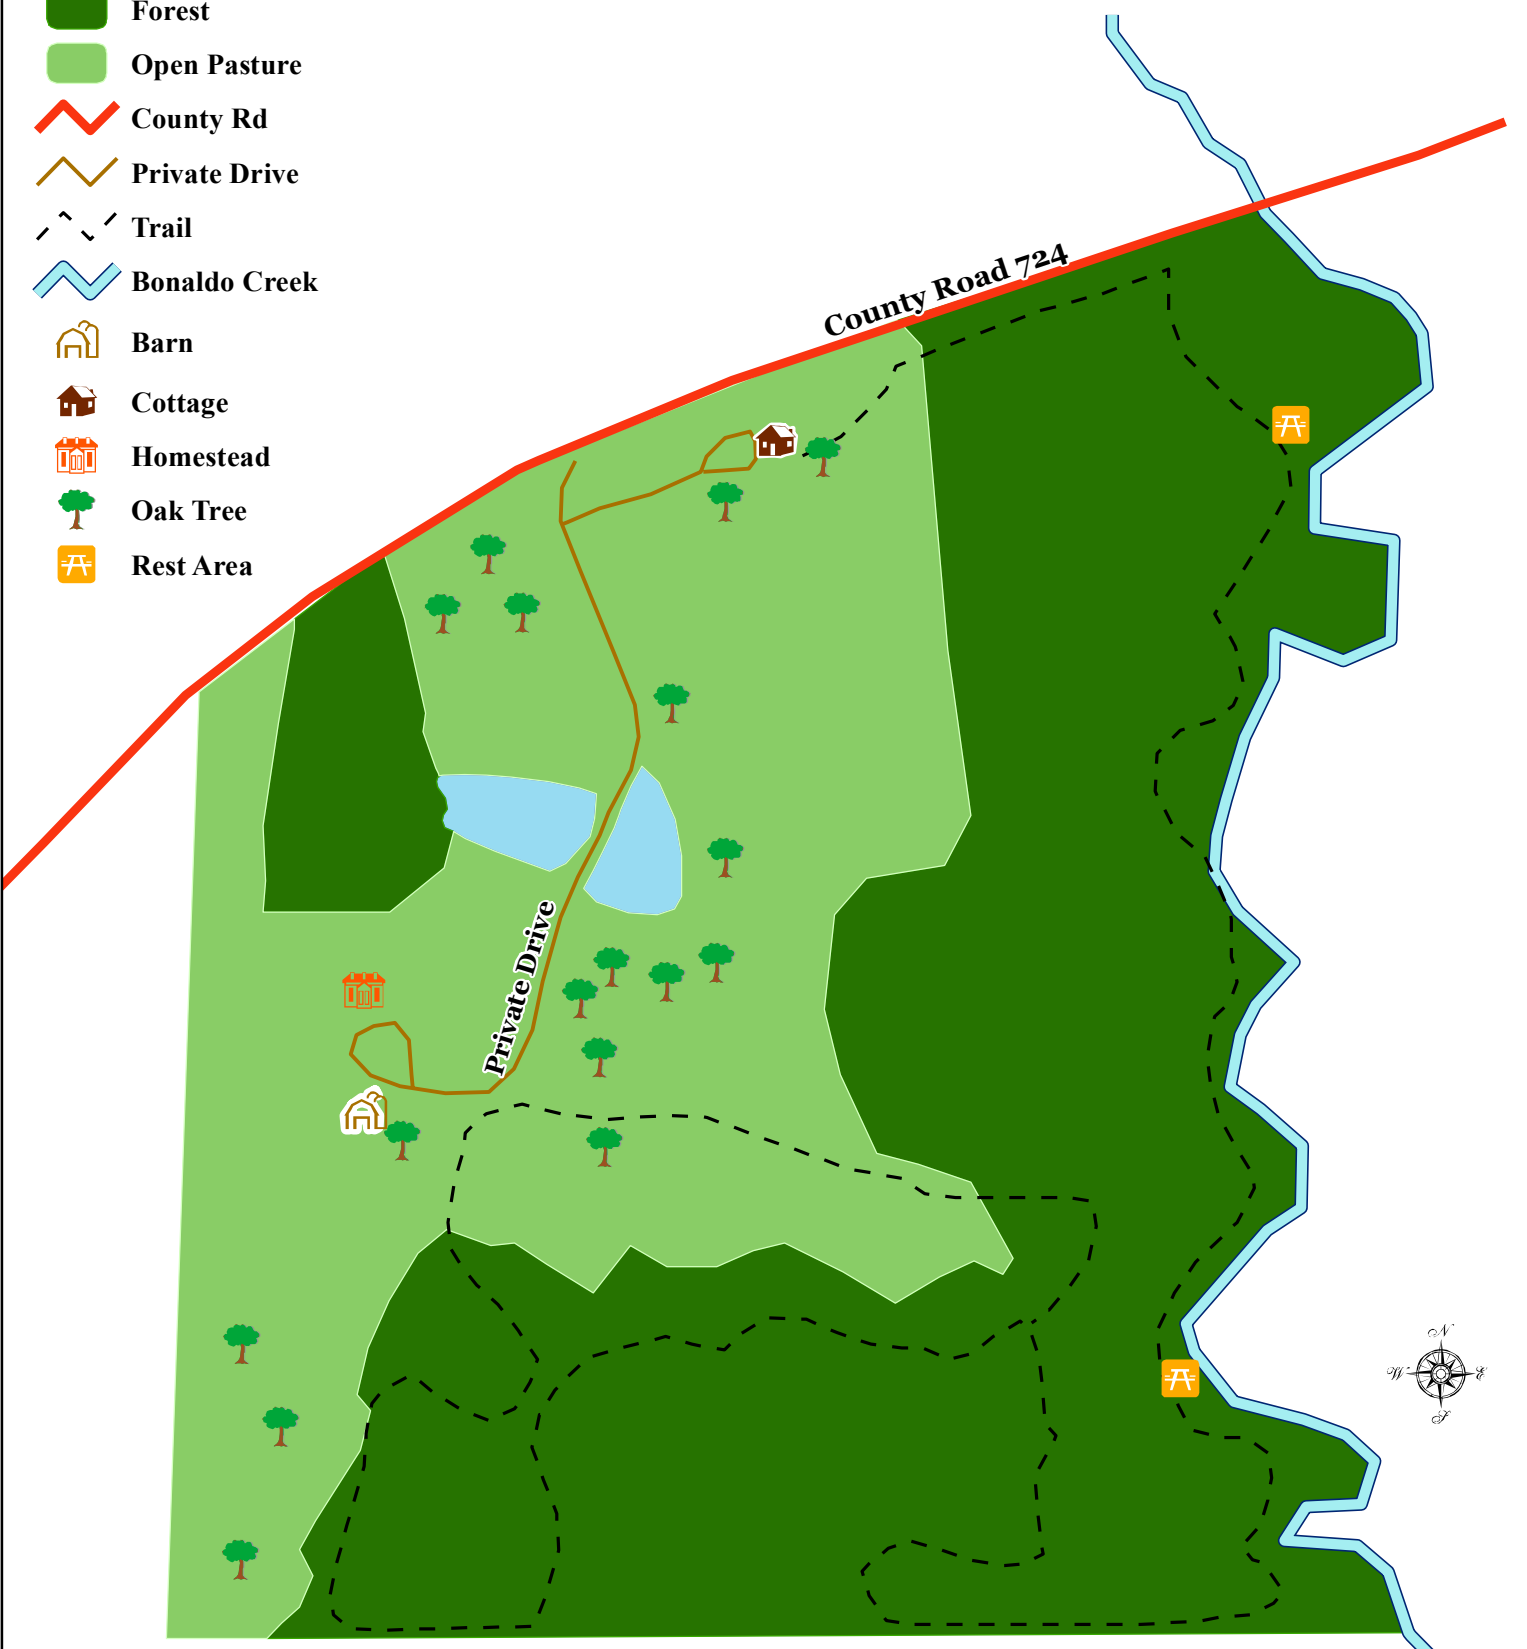

-  Pond
-  Forest
-  Open Pasture
-  County Rd
-  Private Drive
-  Trail
-  Bonaldo Creek
-  Barn
-  Cottage
-  Homestead
-  Oak Tree
-  Rest Area

1 inch equals 0.05 miles

Fair Breeze Property Trails